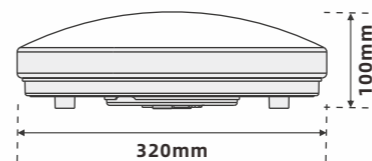

**LED Ceiling Light
MICROWAVE SENSOR**

TENOR

Microwave sensor:

MOON

adjustable luminous flux and color temperature

Ceiling light for both indoor and outdoor use. Selectable flux and color temperature via dip-switch.

- Robust IK10
- Enclosure class up to IP54

Adjustable flux | Adjustable luminous flux with 3 different current setting.

Changeable | LED and driver are toolless interchangeable.

Sensor | With or without microwave sensor

Ceiling box | Screw hole that fix over ceiling box

120°

CCT | Selectable CCT via DIP switch 3000K or 4000K.

Art.no.	Description	Wattage	CCT	Lumens	IP	Diameter
JP-2301	Tenor	10/14/20W	3000/4000K	1060/1460/2050lm	IP54/II	D320x100mm
JP-2302	Tenor Sensor	10/14/20W	3000/4000K	1060/1460/2050lm	IP54/II	D320x100mm