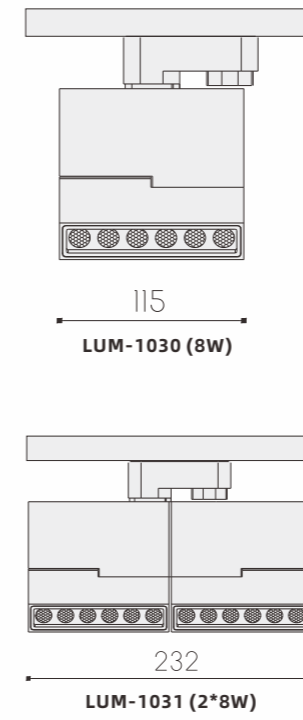

LED Track Light

STREAM