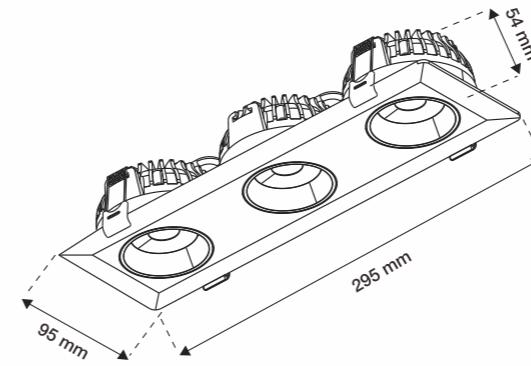

LEON SQUARE

40°

Compatible With

- **E.mergency**
- Em0403 LiFePO4 4W 3 hours
- **C.ontr ol**
- LUM-D0918TF Triac Dimmable
- LUM-15DA Dali 2 Dimmable
- Triac Dimmer
- Zigbee Dimmer

Certification Mark	CE	ISOSAFE	IP54
Test Regulation	CE-LVD	ISOSAFE	IP54
Report Reference	CN21XKRD	339134	CN21WNJ3
Test Lab	intertek	Nemko	intertek
5 year Warranty	UV Resistant	IK10 Protection	IP54 Protection
Flame Resistant	Isosafe		

Art.no.	Description	Wattage	CCT	Lumens	B/A	Cutout
JP-9142-08	Leon Square	8W	3000K	800lm	40°	83x83mm
JP-9142-08	Leon Square Duo	8W x 2	3000K	1600lm	40°	180x83mm
JP-9142-08	Leon Square TRI	8W x 3	3000K	2400lm	40°	280x83mm