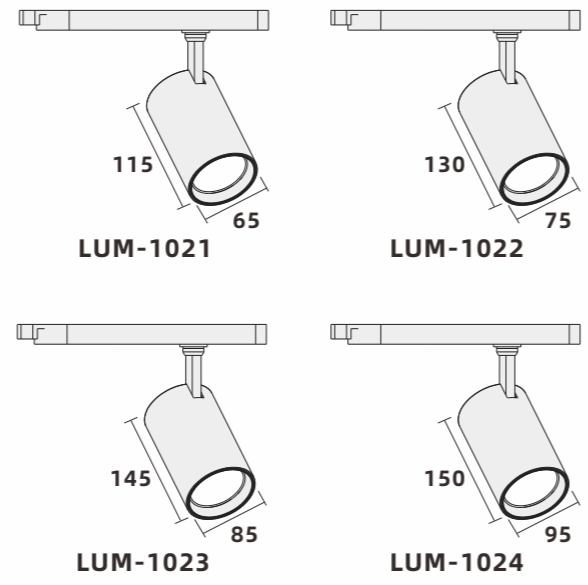

CORE

LED Track Light