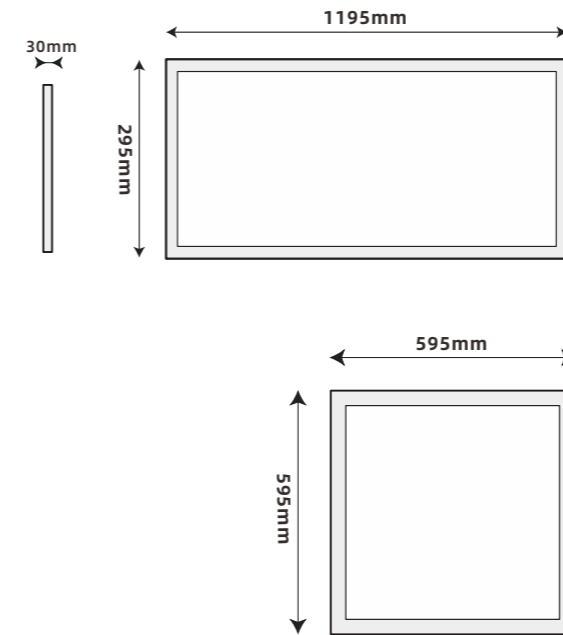

Certification Mark			
Test Regulation	CE-LVD	IK10	IP65
Report Reference	201113049GZU	210319069GZU	211221019GZU
Test Lab			

Art.no.	Description	Wattage	CCT	Lumens	Dimming
LUM-PL2230N BH	Kveq BL Nano 6x6	11/18/25W	3/4/5K	2000/3500/4300lm	DIM/DALI CLO
LUM-PL2230NIP BH	Kveq BL Nano 6x6 IP65	26W	3/4/5K	3500/3600/3650lm	ON&OFF/DALI
LUM-PL2230N BHDA	Kveq BL Nano 6x6 TW	11/18/25W	2700-6500K	4000/4500lm	DIM/DALI CLO
LUM-PL1430N BHDA	Kveq BL Nano 3x12 TW	11/18/25W	2700-6500K	4000/4500lm	DIM/DALI CLO