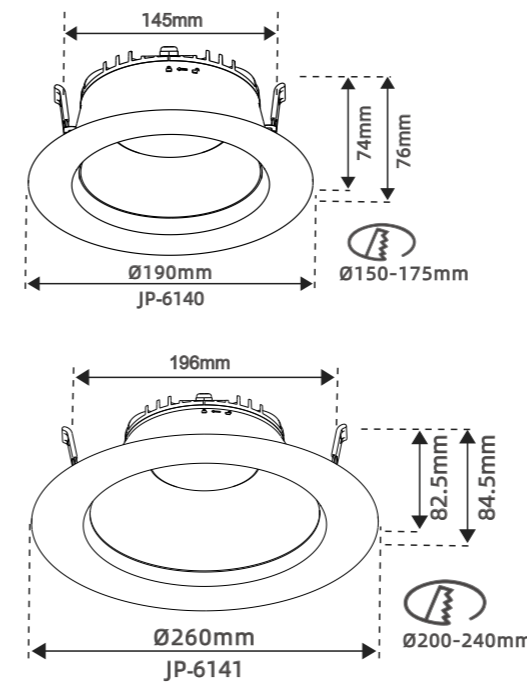

Compatible With

- Em0403 LiFePO4 4W 3 hours
- LUM-D2560TF Triac Dimmable
- LUM-D2867DA Dali 2
- Triac Dimmer Zigbee Dimmer

Certification Mark	CE	ISOSAFE	IP54
Test Regulation	CE-LVD	ISOSAFE	IP54
Report Reference	CN21XKRD	339134	CN21WNJ3
Test Lab	TUV Rheinland	Nemko	TUV Rheinland
5 year Warranty	UV Resistant	IK10 Protection	IP54 Protection
Flame Resistant	Isosafe		

Art.no.	Description	Wattage	CCT	Lumens	B/A	Cutout
LUM-6140	DL150	10/18/24W	3/4/5K	1400/2300/2850lm	110°	150-175mm
LUM-6141	DL210	10/18/24W	3/4/5K	1400/2300/2850lm	110°	200-240mm