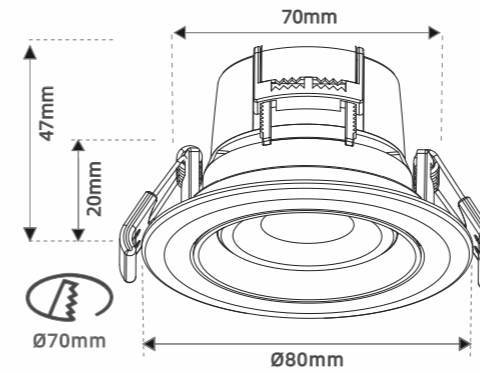

LED Downlight IP44 ISOSAFE DOWNLIGHT

LOVE