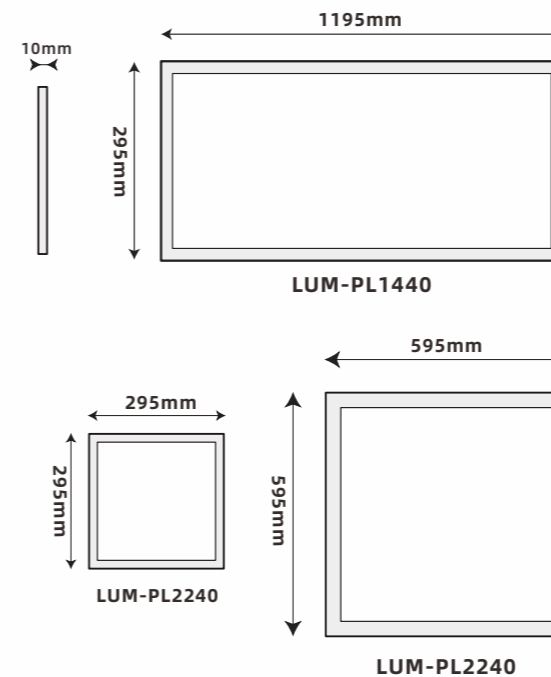

LED Panel Light SIDELIT

KVEQ

Compatible With

E.mergency
Em0403 LiFePO4 4W 3 hours

Certification Mark	CE	IK10	IP44	
Test Regulation	CE-LVD	IK10	IP44	
Report Reference	201113049GZU	210319069GZU	201113049GZU	
Test Lab	intertek	intertek	intertek	
5 year Warranty	UV Resistant	IK10 Protection	IP44 Protection	Flame Resistant

- 2200K
- 2700K
- 3000K
- 3500K
- 4000K
- 6500K

Art.no.	Description	Wattage	CCT	Lumens	Dimming	Dimension
LUM-PL2240	Kveq Opal 6x6	20/30/40W	4000K	2780/3700/5150lm	On/off	595x595x10
LUM-PL2240D	Kveq Opal Dali 6x6	20/30/40W	4000K	2780/3700/5150lm	Dali 2	595x595x10
LUM-PL2240SR	Kveq Opal Sensor 6x6	30W	4000K	3650lm	Philips sensor	595x595x10