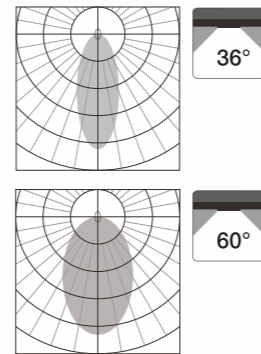

Available track types

Art.no.	Description	Wattage	CCT	Lumens	B/A	Dimming
LUM-1021	Core S	15W	3000K	1350lm	36°/60°	On/off, Triac, Dali
LUM-1022	Core M	22W	3000K	2000lm	36°/60°	On/off, Triac, Dali
LUM-1023	Core L	32W	3000K	2850lm	36°/60°	On/off, Triac, Dali
LUM-1024	Core XL	43W	3000K	3850lm	36°/60°	On/off, Triac, Dali