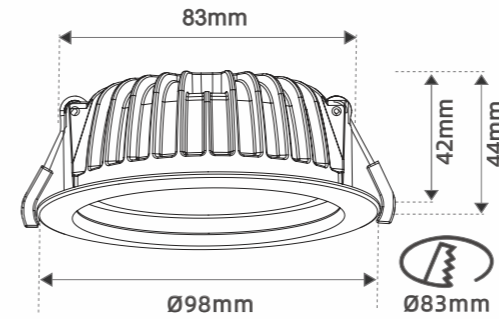

Compatible With		
E.mergency		Em0403 LiFePO4 4W 3 hours
Control		LUM-D0918TF Triac Dimmable
		LUM-15DA Dali 2 Dimmable
		Triac Dimmer Zigbee Dimmer

Certification Mark			
Test Regulation	CE-LVD	ISOSAFE	IP54
Report Reference	CN21XKRD	339134	CN21WNJ3
Test Lab			

Art.no.	Description	Wattage	CCT	Lumens	B/A	Cutout
JP-6112-10	Lilly 2	10W	2700/3000/4000K	710/810/730lm	90°	83-90mm
JP-6112-10	Lilly 2	10W	3000/4200/5700K	730/830/750lm	90°	83-90mm