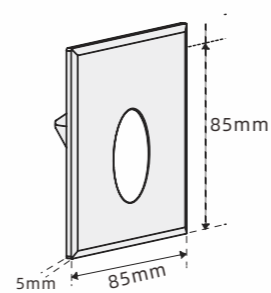

LED Wall Light

GISELA

JP-9020

JP-9021

Art.no.	Description	Wattage	CCT	Lumens	B/A	Cutout
JP-9020	Gisela 2700K	3W	2700K	110lm	Asymmetrical	60mm
JP-9020CT	Gisela 2700/3000K	3W	2700/3000K	110/130lm	Asymmetrical	60mm