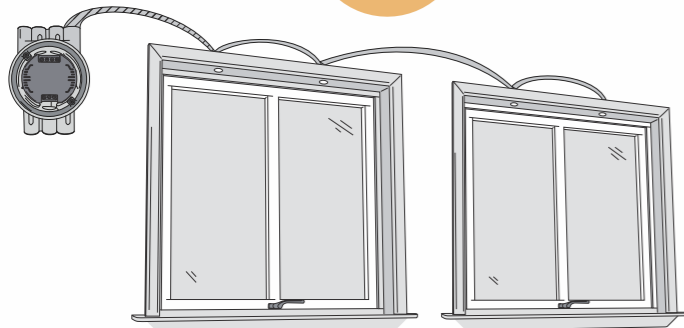

Serial connection from spot to spot, fast extension in a smart way