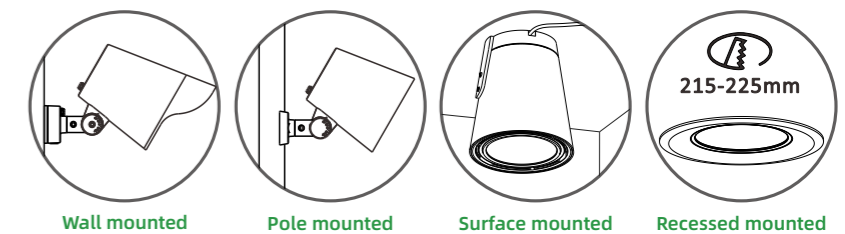

OUTDOOR

LED Spot Light
OUTDOOR & CONNECT

SPOT

More installation options:

Art.no.	Description	Wattage	CCT	Lumens	Dimming
LUM-1310 930 UN	Creo Alu 930 18°	11/20/30W	3000K	1500/2400/3600lm	DIM/DALI CLO
LUM-1310 930 NR	Creo Alu 930 25°	11/20/30W	3000K	1500/2500/3800lm	DIM/DALI CLO
LUM-1310 930 MD	Creo Alu 930 38°	11/20/30W	3000K	1500/2500/3700lm	DIM/DALI CLO
LUM-1310 930 FD	Creo Alu 930 55°	11/20/30W	3000K	1550/2500/3800lm	DIM/DALI CLO
LUM-1310 940 UN	Creo Alu 940 18°	11/20/30W	4000K	1600/2650/3900lm	DIM/DALI CLO
LUM-1310 940 NR	Creo Alu 940 25°	11/20/30W	4000K	1600/2750/4050lm	DIM/DALI CLO
LUM-1310 940 MD	Creo Alu 940 38°	11/20/30W	4000K	1600/2700/4100lm	DIM/DALI CLO
LUM-1310 940 FD	Creo Alu 940 55°	11/20/30W	4000K	1650/2700/4100lm	DIM/DALI CLO

LED Garden Light
OUTDOOR & CONNECT

GARDEN

Anti-glare shielder options:

Partial shielder

Full shielder

5 year Warranty

UV Resistant

IK10 Protection