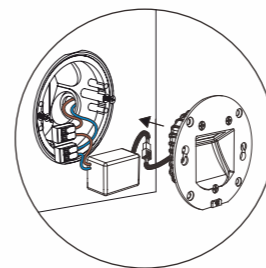

Art.no.	Description	Wattage	CCT	Lumens	B/A	Cutout
JP-9020	Gisela 2700K	3W	2700K	110lm	Asymmetrical	60mm
JP-9020CT	Gisela 2700/3000K	3W	2700/3000K	110/130lm	Asymmetrical	60mm