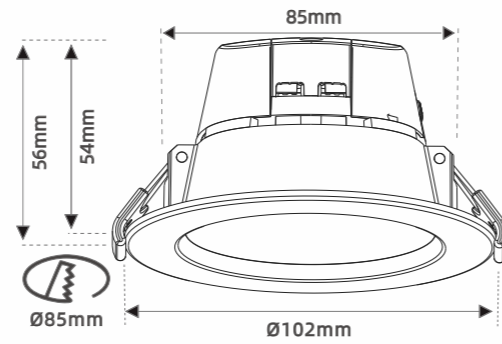

Certification Mark			
Test Regulation	CE-LVD	ISOSAFE	IP44
Report Reference	211022004S	375862	211022006S
Test Lab			Luminsna Self-test

Art.no.	Description	Wattage	CCT	Lumens	B/A	Cutout
JP-6111	Lilly	9W	2700/3000/4000K	750/870/810lm	100°	83-90mm
JP-6111	Lilly	9W	3000/4200/5700K	780/890/830lm	100°	83-90mm
JP-6111CD	Lilly Dim2Warm	9W	2200-3000K	780lm	100°	83-90mm