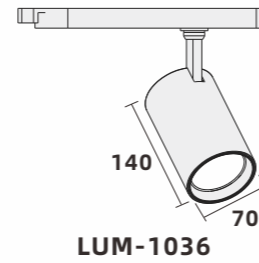

LED Track Light

STREAM

Available track types

Art.no.	Description	Wattage	CCT	Lumens	B/A	Dimming
LUM-1030	Stream	8W	3000K	610lm	36°	On/off, Triac
LUM-1031	Stream Duo	2*8W	3000K	630lm	36°	On/off, Triac

Available track types