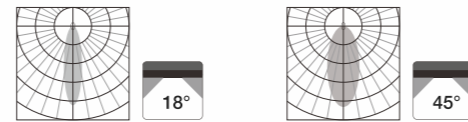

DOT

LED Downlight IP44 ISOSAFE DOWNLIGHT