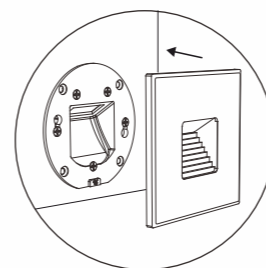

LED Wall Light

GISELA

JP-9020

JP-9021

Art.no.	Description	Wattage	CCT	Lumens	B/A	Cutout
JP-9020	Gisela 2700K	3W	2700K	110lm	Asymmetrical	60mm
JP-9020CT	Gisela 2700/3000K	3W	2700/3000K	110/130lm	Asymmetrical	60mm