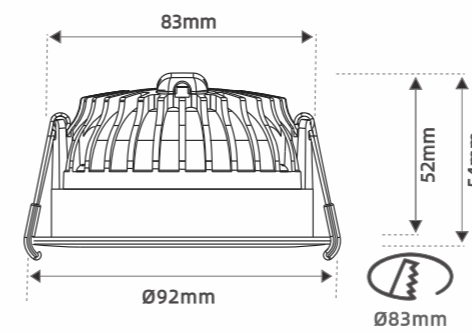

LED Downlight IP54 ISOSAFE DOWNLIGHT

LEON

Compatible With

- E.mergency
- Em0403 LiFePO4 4W 3 hours
- C.ontrl
- LUM-D0918TF Triac Dimmable
- LUM-15DA Dali 2 Dimmable
- Triac Dimmer
- Zigbee Dimmer

Certification Mark			
Test Regulation	CE-LVD	ISOSAFE	IP54
Report Reference	CN21XKRD	339134	CN21WNJ3
Test Lab			

Art.no.	Description	Wattage	CCT	Lumens	B/A	Cutout
JP-9127-08	Leon White 930	8W	3000K	800lm	40°	83mm
JP-9127-12	Leon White 930	12W	3000K	1100lm	40°	83mm
JP-9127CD-09	Leon Dim2Warm	9W	2200-3000K	690lm	40°	83mm
JP-9127CD-12	Leon Dim2Warm	12W	2200-3000K	950lm	40°	83mm