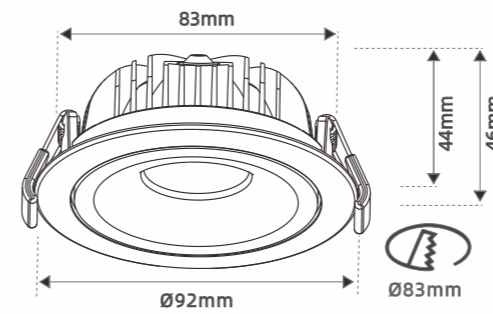

Certification Mark			
Test Regulation	CE-LVD	ISOSAFE	IP54
Report Reference	CN21XKRD	339134	CN21WNJ3
Test Lab			
5 year Warranty	UV Resistant	IK10 Protection	IP54 Protection
	Flame Resistant	Isosafe	

Compatible With	
E.mergency	
Em0403 LiFePO4 4W 3 hours	
C.ontrl	
LUM-D0918TF Triac Dimmable	
LUM-15DA Dali 2 Dimmable	
Triac Dimmer	
Zigbee Dimmer	

Art.no.	Description	Wattage	CCT	Lumens	B/A	Cutout
JP-9125-08	Levi White 930	8W	3000K	800lm	40°	83mm
JP-9125-12	Levi White 930	12W	3000K	1100lm	40°	83mm
JP-9125CD-09	Levi Dim2Warm	9W	2200-3000K	690lm	40°	83mm
JP-9125CD-12	Levi Dim2Warm	12W	2200-3000K	850lm	40°	83mm