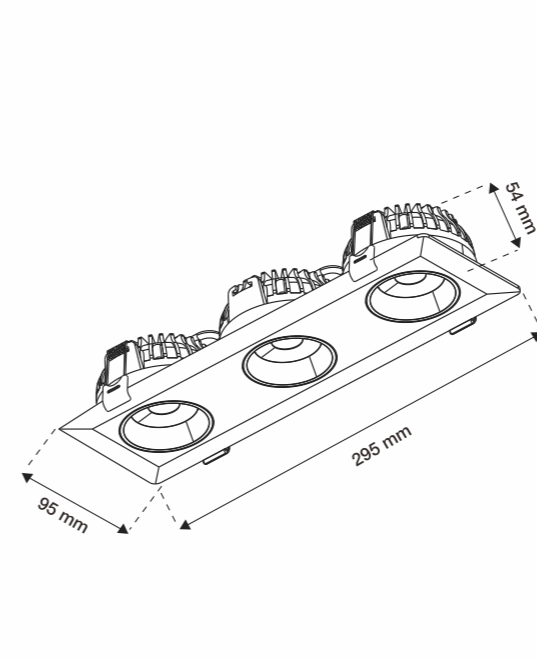

LEON SQUARE

40°

Compatible With

- **E.mergency**
- Em0403 LiFePO4 4W 3 hours
- **C.ontr ol**
- LUM-D0918TF Triac Dimmable
- LUM-15DA Dali 2 Dimmable
- Triac Dimmer
- Zigbee Dimmer

Certification Mark	CE	ISOSAFE	IP54
Test Regulation	CE-LVD	ISOSAFE	IP54
Report Reference	CN21XKRD	339134	CN21WNJ3
Test Lab	intertek	Nemko	intertek
5 year Warranty	UV Resistant	IK10 Protection	IP54 Protection
Flame Resistant	Isosafe		

Art.no.	Description	Wattage	CCT	Lumens	B/A	Cutout
JP-9142-08	Leon Square	8W	3000K	800lm	40°	83x83mm
JP-9142-08	Leon Square Duo	8W x 2	3000K	1600lm	40°	180x83mm
JP-9142-08	Leon Square TRI	8W x 3	3000K	2400lm	40°	280x83mm