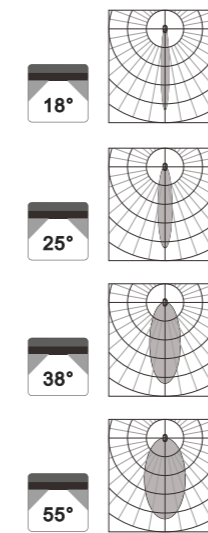

OUTDOOR

LED Spot Light
OUTDOOR & CONNECT

SPOT

More installation options:

Art.no.	Description	Wattage	CCT	Lumens	Dimming
LUM-1310 930 UN	Creo Alu 930 18°	11/20/30W	3000K	1500/2400/3600lm	DIM/DALI CLO
LUM-1310 930 NR	Creo Alu 930 25°	11/20/30W	3000K	1500/2500/3800lm	DIM/DALI CLO
LUM-1310 930 MD	Creo Alu 930 38°	11/20/30W	3000K	1500/2500/3700lm	DIM/DALI CLO
LUM-1310 930 FD	Creo Alu 930 55°	11/20/30W	3000K	1550/2500/3800lm	DIM/DALI CLO
LUM-1310 940 UN	Creo Alu 940 18°	11/20/30W	4000K	1600/2650/3900lm	DIM/DALI CLO
LUM-1310 940 NR	Creo Alu 940 25°	11/20/30W	4000K	1600/2750/4050lm	DIM/DALI CLO
LUM-1310 940 MD	Creo Alu 940 38°	11/20/30W	4000K	1600/2700/4100lm	DIM/DALI CLO
LUM-1310 940 FD	Creo Alu 940 55°	11/20/30W	4000K	1650/2700/4100lm	DIM/DALI CLO