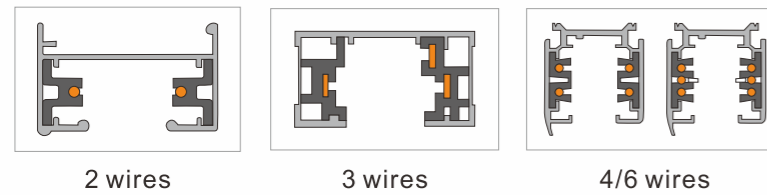

Art.no.	Description	Wattage	CCT	Lumens	B/A	Cutout
LUM-6140	DL150	10/18/24W	3/4/5K	1400/2300/2850lm	110°	150-175mm
LUM-6141	DL210	10/18/24W	3/4/5K	1400/2300/2850lm	110°	200-240mm

CORE

LED Track Light

Available track types