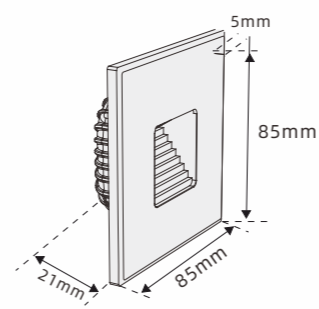

LED Wall Light

GISELA

JP-9020

JP-9021

Art.no.	Description	Wattage	CCT	Lumens	B/A	Cutout
JP-9020	Gisela 2700K	3W	2700K	110lm	Asymmetrical	60mm
JP-9020CT	Gisela 2700/3000K	3W	2700/3000K	110/130lm	Asymmetrical	60mm