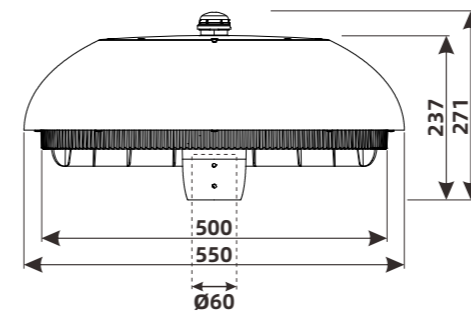

LED Garden Light
OUTDOOR & CONNECT

GARDEN