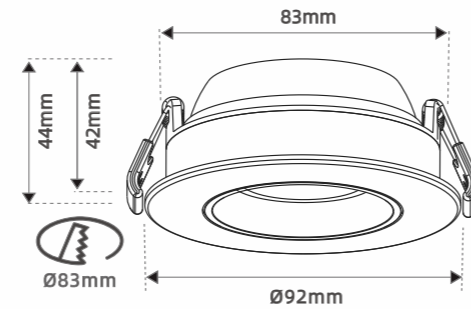

NEO

LED Downlight IP54 ISOSAFE DOWNLIGHT

Compatible With

- E.mergency
- Em0403 LiFePO4 4W 3 hours
- C.ontrl
- LUM-D0918TF Triac Dimmable
- LUM-15DA Dali 2 Dimmable
- Triac Dimmer
- Zigbee Dimmer

Certification Mark			
Test Regulation	CE-LVD	ISOSAFE	IP54
Report Reference	CN21XKRD	339134	CN21WNJ3
Test Lab			

Art.no.	Description	Wattage	CCT	Lumens	B/A	Cutout
JP-9126-08	Neo White 930	8W	3000K	720lm	40°	83mm
JP-9126-12	Neo White 930	12W	3000K	1000lm	40°	83mm
JP-9126CD-09	Neo Dim2Warm	9W	2200-3000K	630lm	40°	83mm
JP-9126CD-08	Neo ActiveDim	8W	1800-4000K	650lm	40°	83mm