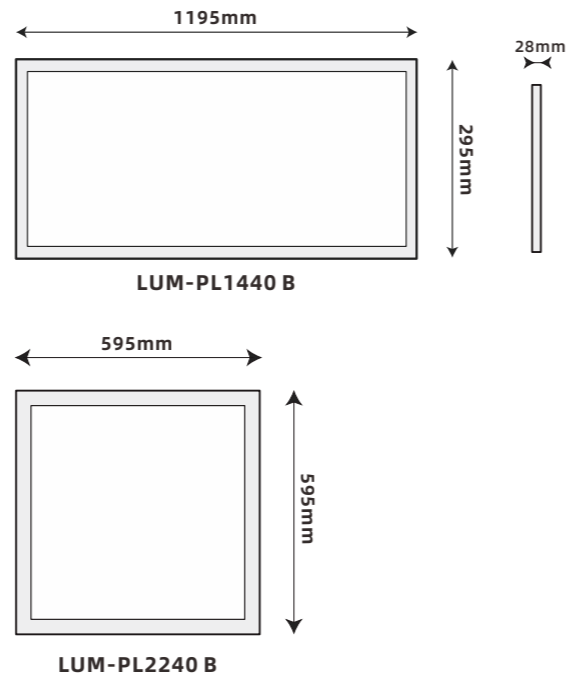

Certification Mark			
Test Regulation	CE-LVD	IK10	IP44
Report Reference	201113049GZU	210319069GZU	201113049GZU
Test Lab			

Art.no.	Description	Wattage	CCT	Lumens	Dimming
LUM-PL2230 BH	Kveq BL Opal 6x6	11/18/25W	3/4/5K	2000/3500/4300lm	DIM/DALI CLO
LUM-PL2230P BH	Kveq BL Prisma 6x6	11/18/25W	3/4/5K	1900/3300/4200lm	DIM/DALI CLO
LUM-PL1430 BH	Kveq BL Opal 3x12	11/18/25W	3/4/5K	2000/3500/4300lm	DIM/DALI CLO
LUM-PL1430 BH	Kveq BL Prisma 3x12	11/18/25W	3/4/5K	1900/3300/4200lm	DIM/DALI CLO
LUM-PL1215 BH	Kveq BL Opal 3x6	7/9/13W	3/4/5K	1150/1580/2100lm	DIM/DALI CLO
LUM-PL1215P BH	Kveq BL Prisma 3x6	7/9/13W	3/4/5K	1100/1500/2000lm	DIM/DALI CLO
LUM-PL2230P BHSR	Kveq BL Prisma 6x6 SR 24W		3/4K	3800/3900lm	Philips Sensor