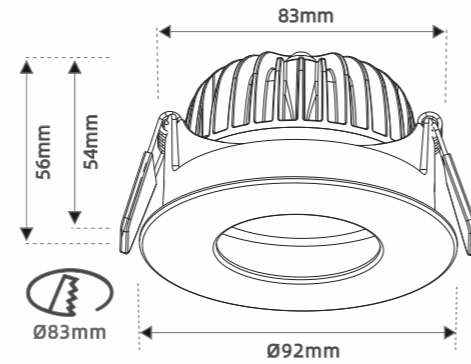

KEVIN DOLD

LED Downlight
IP54 ISOSAFE DOWNLIGHT

36°

Compatible With

- **E.mergency**
- Em0403 LiFePO4 4W 3 hours
- **C.ontr ol**
- LUM-D1226TF Triac Dimmable
- LUM-15DA Dali 2 Dimmable
- Triac Dimmer
- Zigbee Dimmer

Certification Mark	CE	ISOSAFE	IP54
Test Regulation	CE-LVD	ISOSAFE	IP54
Report Reference	CN21XKRD	339134	CN21WNJ3
Test Lab	TÜV Rheinland	Nemko	TÜV Rheinland
5 year Warranty	UV Resistant	IK10 Protection	IP54 Protection
Flame Resistant	Isosafe		

Art.no.	Description	Wattage	CCT	Lumens	B/A	Cutout
JP-9118-08	Kevin Dold White 930	8W	3000K	610lm	36°	83mm
JP-9118-12	Kevin Dold White 930	12W	3000K	800lm	36°	83mm
JP-9118CD-09	Kevin Dold Dim2Warm	9W	2200-3000K	610lm	36°	83mm
JP-9118CD-12	Kevin Dold Dim2Warm	12W	2200-3000K	800lm	36°	83mm

LED Downlight
IP54 ISOSAFE DOWNLIGHT