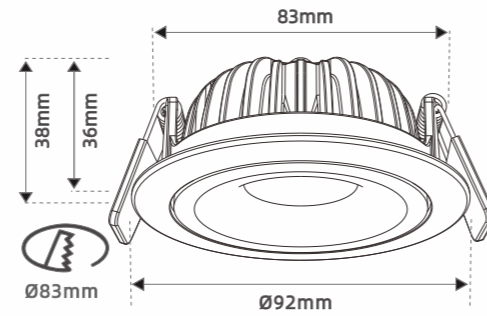

LED Downlight IP44 ISOSAFE DOWNLIGHT

LOVE

Triac Dimmable Driver Built-in

Art.no.	Description	Wattage	CCT	Lumens	B/A	Cutout
JP-9005	Love 930	5.5W	3000K	410lm	60°	70mm

KEVIN

LED Downlight IP54 ISOSAFE DOWNLIGHT