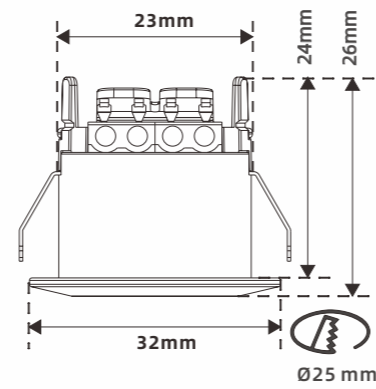

DOT

LED Downlight IP44 ISOSAFE DOWNLIGHT