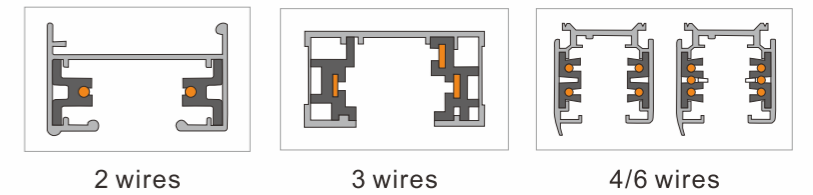

Available track types

Art.no.	Description	Wattage	CCT	Lumens	B/A	Dimming
LUM-1030	Stream	8W	3000K	610lm	36°	On/off, Triac
LUM-1031	Stream Duo	2*8W	3000K	630lm	36°	On/off, Triac