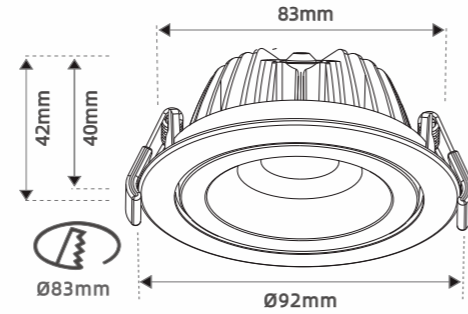

339134

CN21WNJ3

Test Lab

Art.no.	Description	Wattage	CCT	Lumens	B/A	Cutout
JP-9120-08	Aurora White 930	8W	3000K	800lm	40°	83mm
JP-9120-12	Aurora White 930	12W	3000K	1100lm	40°	83mm
JP-9120CD-09	Aurora Dim2Warm	9W	2200-3000K	690lm	40°	83mm
JP-9120CD-12	Aurora Dim2Warm	12W	2200-3000K	950lm	40°	83mm