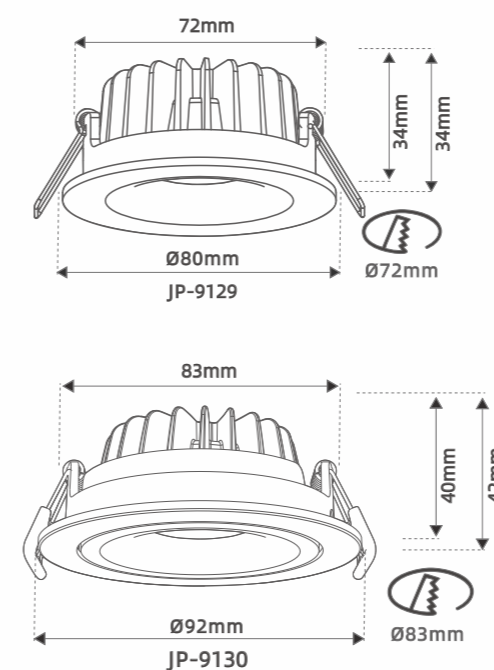

LED Downlight IP54 ISOSAFE DOWNLIGHT

CHESTER

Compatible With	36°	
E.mergency		
	Em0403 LiFePO4 4W 3 hours	
C.ontrl		
	LUM-D0918TF Triac Dimmable	
	LUM-15DA Dali 2 Dimmable	
	Triac Dimmer	
	Zigbee Dimmer	

Certification Mark			
Test Regulation	CE-LVD	ISOSAFE	IP54
Report Reference	CN21XKRD	339134	CN21WNJ3
Test Lab			

Art.no.	Description	Wattage	CCT	Lumens	B/A	Cutout
JP-9129	Chester Fix White 827	9W	2700K	720lm	36°	72mm
JP-9129	Chester Fix White 830	9W	3000K	750lm	36°	72mm
JP-9130	Chester White 827	9W	2700K	720lm	36°	83mm
JP-9130	Chester White 830	9W	3000K	750lm	36°	83mm