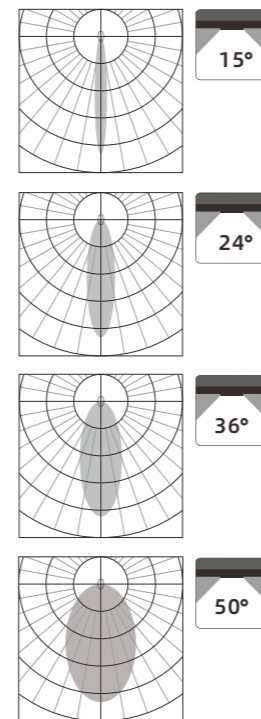

Available track types

Art.no.	Description	Wattage	CCT	Lumens	B/A	Dimming
LUM-1036	Mimi White 930	10/18W	3000K	1300/2090lm	15°/24°/36°/50°	Triac, Dali
LUM-1036	Mimi Black 930	10/18W	3000K	1300/2090lm	15°/24°/36°/50°	Triac, Dali