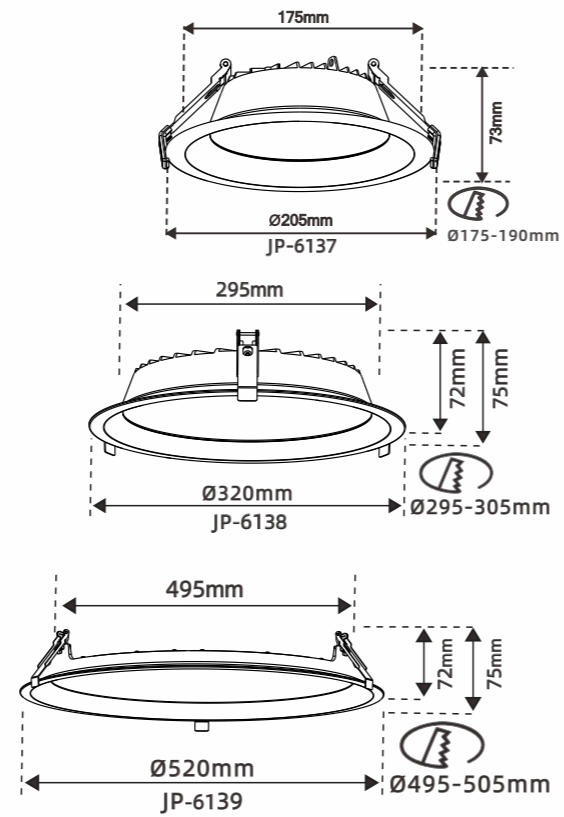

Compatible With

- Em0403 LiFePO4 4W 3 hours
- LUM-D30H & LUM-D40H Non Dimmable
- LUM-28DA & LUM-40DA Dali 2 Dimmable
- Triac Dimmer Zigbee Dimmer

Certification Mark	CE	ISOSAFE	IP44
Test Regulation	CE-LVD	ISOSAFE	IP44
Report Reference	210819011S	210819012S	210819013S
Test Lab	Luminans Self-test	Luminans Self-test	Luminans Self-test
5 year Warranty	UV Resistant	IK10 Protection	IP44 Protection
Flame Resistant	Isosafe		

Art.no.	Description	Wattage	CCT	Lumens	B/A	Cutout
JP-6137	CYLLI 200	11/18/25W	3/4/5K	1400/2500/3300lm	110°	175-190mm
JP-6138	CYLLI 300	11/18/25W	3/4/5K	1400/2500/3300lm	110°	295-305mm
JP-6139	CYLLI 300	22/32/41W	3/4/5K	2600/3550/4430lm	110°	495-505mm