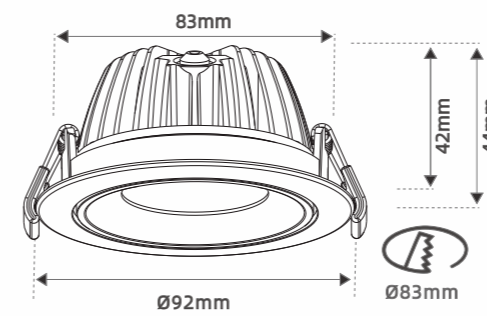

LED Downlight IP54 ISOSAFE DOWNLIGHT

AURORA